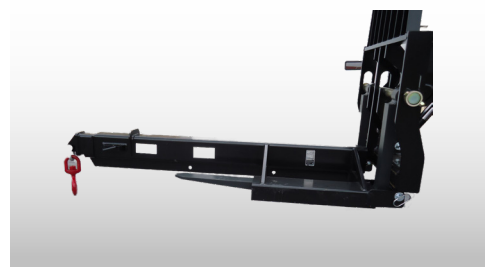

Fork Mounted Extendable Truss Boom

The Fork-Mounted Extendable Truss attachment is ideal for metal building erection, setting wooden trusses, putting up post frame building and many more "low rise" applications. This attachment is designed to mount on most existing forks, and is extendable, allowing for convenient lifting and placing of objects around the worksite.

Features

- Designed to accommodate a maximum fork size of 2.36 x 7 x 72 in
- Fits JLG and SkyTrak Models
- Fork Mounted Extendable Truss Load Chart advising length and capacity restrictions depicted below

Current Production - Truss Boom

Available Through JLG Aftermarket Or With New Machine Orders

LENGTH		Adjustable		
WINCH		NO		
CAPACITY		8,000 lbs.		
PART NO.		1001230241		
MODEL	SN BREAKS	LOAD CHART BOOKLET		
JLG	742	ALL	1001226012	•
	943/1043	Without Outriggers	1001212420	•
		With Outriggers	1001212419	•
	1055	Prior To 0160074169	1001212227	•
		0160074169 - Present	1001211156	•
1255	Prior To 0160074168	1001212225	•	
	0160074168 - Present	1001211153	•	
SKYTRAK 14F	6036	0160069720 - 0160075649, incl 0160065792, 0160065798, 0160065824, 0160069383, 0160069411, 0160075653 & 0160075722	1001199500	•
		0160075650 - Present, excl 0160075653 & 0160075722	1001211867	•
	6042	0160069720 - 0160075656, incl 0160065792, 0160065798, 0160065824, 0160069383 & 0160069411	1001199504	•
		0160075657 - Present	1001211869	•
	8042	0160069722 - 0160075670, incl 0160065791, 0160065796, 0160065825, 0160065826, 0160069336, 0160069359 & 0160069441	1001199508	•
		0160075671 - Present	1001211871	•
	10042	0160069722 - 0160075987, incl 0160065791, 0160065796, 0160065825, 0160065826, 0160069336, 0160069359 & 0160069441	1001199512	•
		0160075988 - Present	1001211873	•
	10054	0160069722 - 0160075682, incl 0160065791, 0160065796, 0160065825, 0160065826, 0160069336, 0160069359, 0160069441 & 0160075696	1001199518	•
		0160075683 - Present, excl 0160075696	1001211875	•