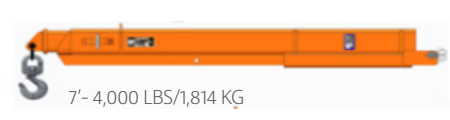

Fork Mounted Extendable Truss Boom

The Fork-Mounted Extendable Truss attachment is ideal for metal building erection, setting wooden trusses, putting up post frame building and many more "low rise" applications. This attachment is designed to mount on most existing forks, and is extendable, allowing for convenient lifting and placing of objects around the worksite.

Features

- Designed to accommodate a maximum fork size of 2.36 x 7 x 72 in
- Fits JLG and SkyTrak Models
- Fork Mounted Extendable Truss Load Chart advising length and capacity restrictions depicted below

Current Production - Truss Boom

Available Through JLG Aftermarket Or With New Machine Orders

LENGTH		Adjustable		
WINCH		NO		
CAPACITY		8,000 lbs.		
PART NO.		1001230241		
MODEL	SN BREAKS	LOAD CHART BOOKLET		
JLG	742	ALL	1001226012	•
	943/1043	Without Outriggers	1001212420	•
		With Outriggers	1001212419	•
	1055	Prior To 0160074169	1001212227	•
		0160074169 - Present	1001211156	•
1255	Prior To 0160074168	1001212225	•	
	0160074168 - Present	1001211153	•	
SKYTRAK 14F	6036	0160069720 - 0160075649, incl 0160065792, 0160065798, 0160065824, 0160069383, 0160069411, 0160075653 & 0160075722	1001199500	•
		0160075650 - Present, excl 0160075653 & 0160075722	1001211867	•
	6042	0160069720 - 0160075656, incl 0160065792, 0160065798, 0160065824, 0160069383 & 0160069411	1001199504	•
		0160075657 - Present	1001211869	•
	8042	0160069722 - 0160075670, incl 0160065791, 0160065796, 0160065825, 0160065826, 0160069336, 0160069359 & 0160069441	1001199508	•
		0160075671 - Present	1001211871	•
	10042	0160069722 - 0160075987, incl 0160065791, 0160065796, 0160065825, 0160065826, 0160069336, 0160069359 & 0160069441	1001199512	•
		0160075988 - Present	1001211873	•
	10054	0160069722 - 0160075682, incl 0160065791, 0160065796, 0160065825, 0160065826, 0160069336, 0160069359, 0160069441 & 0160075696	1001199518	•
		0160075683 - Present, excl 0160075696	1001211875	•