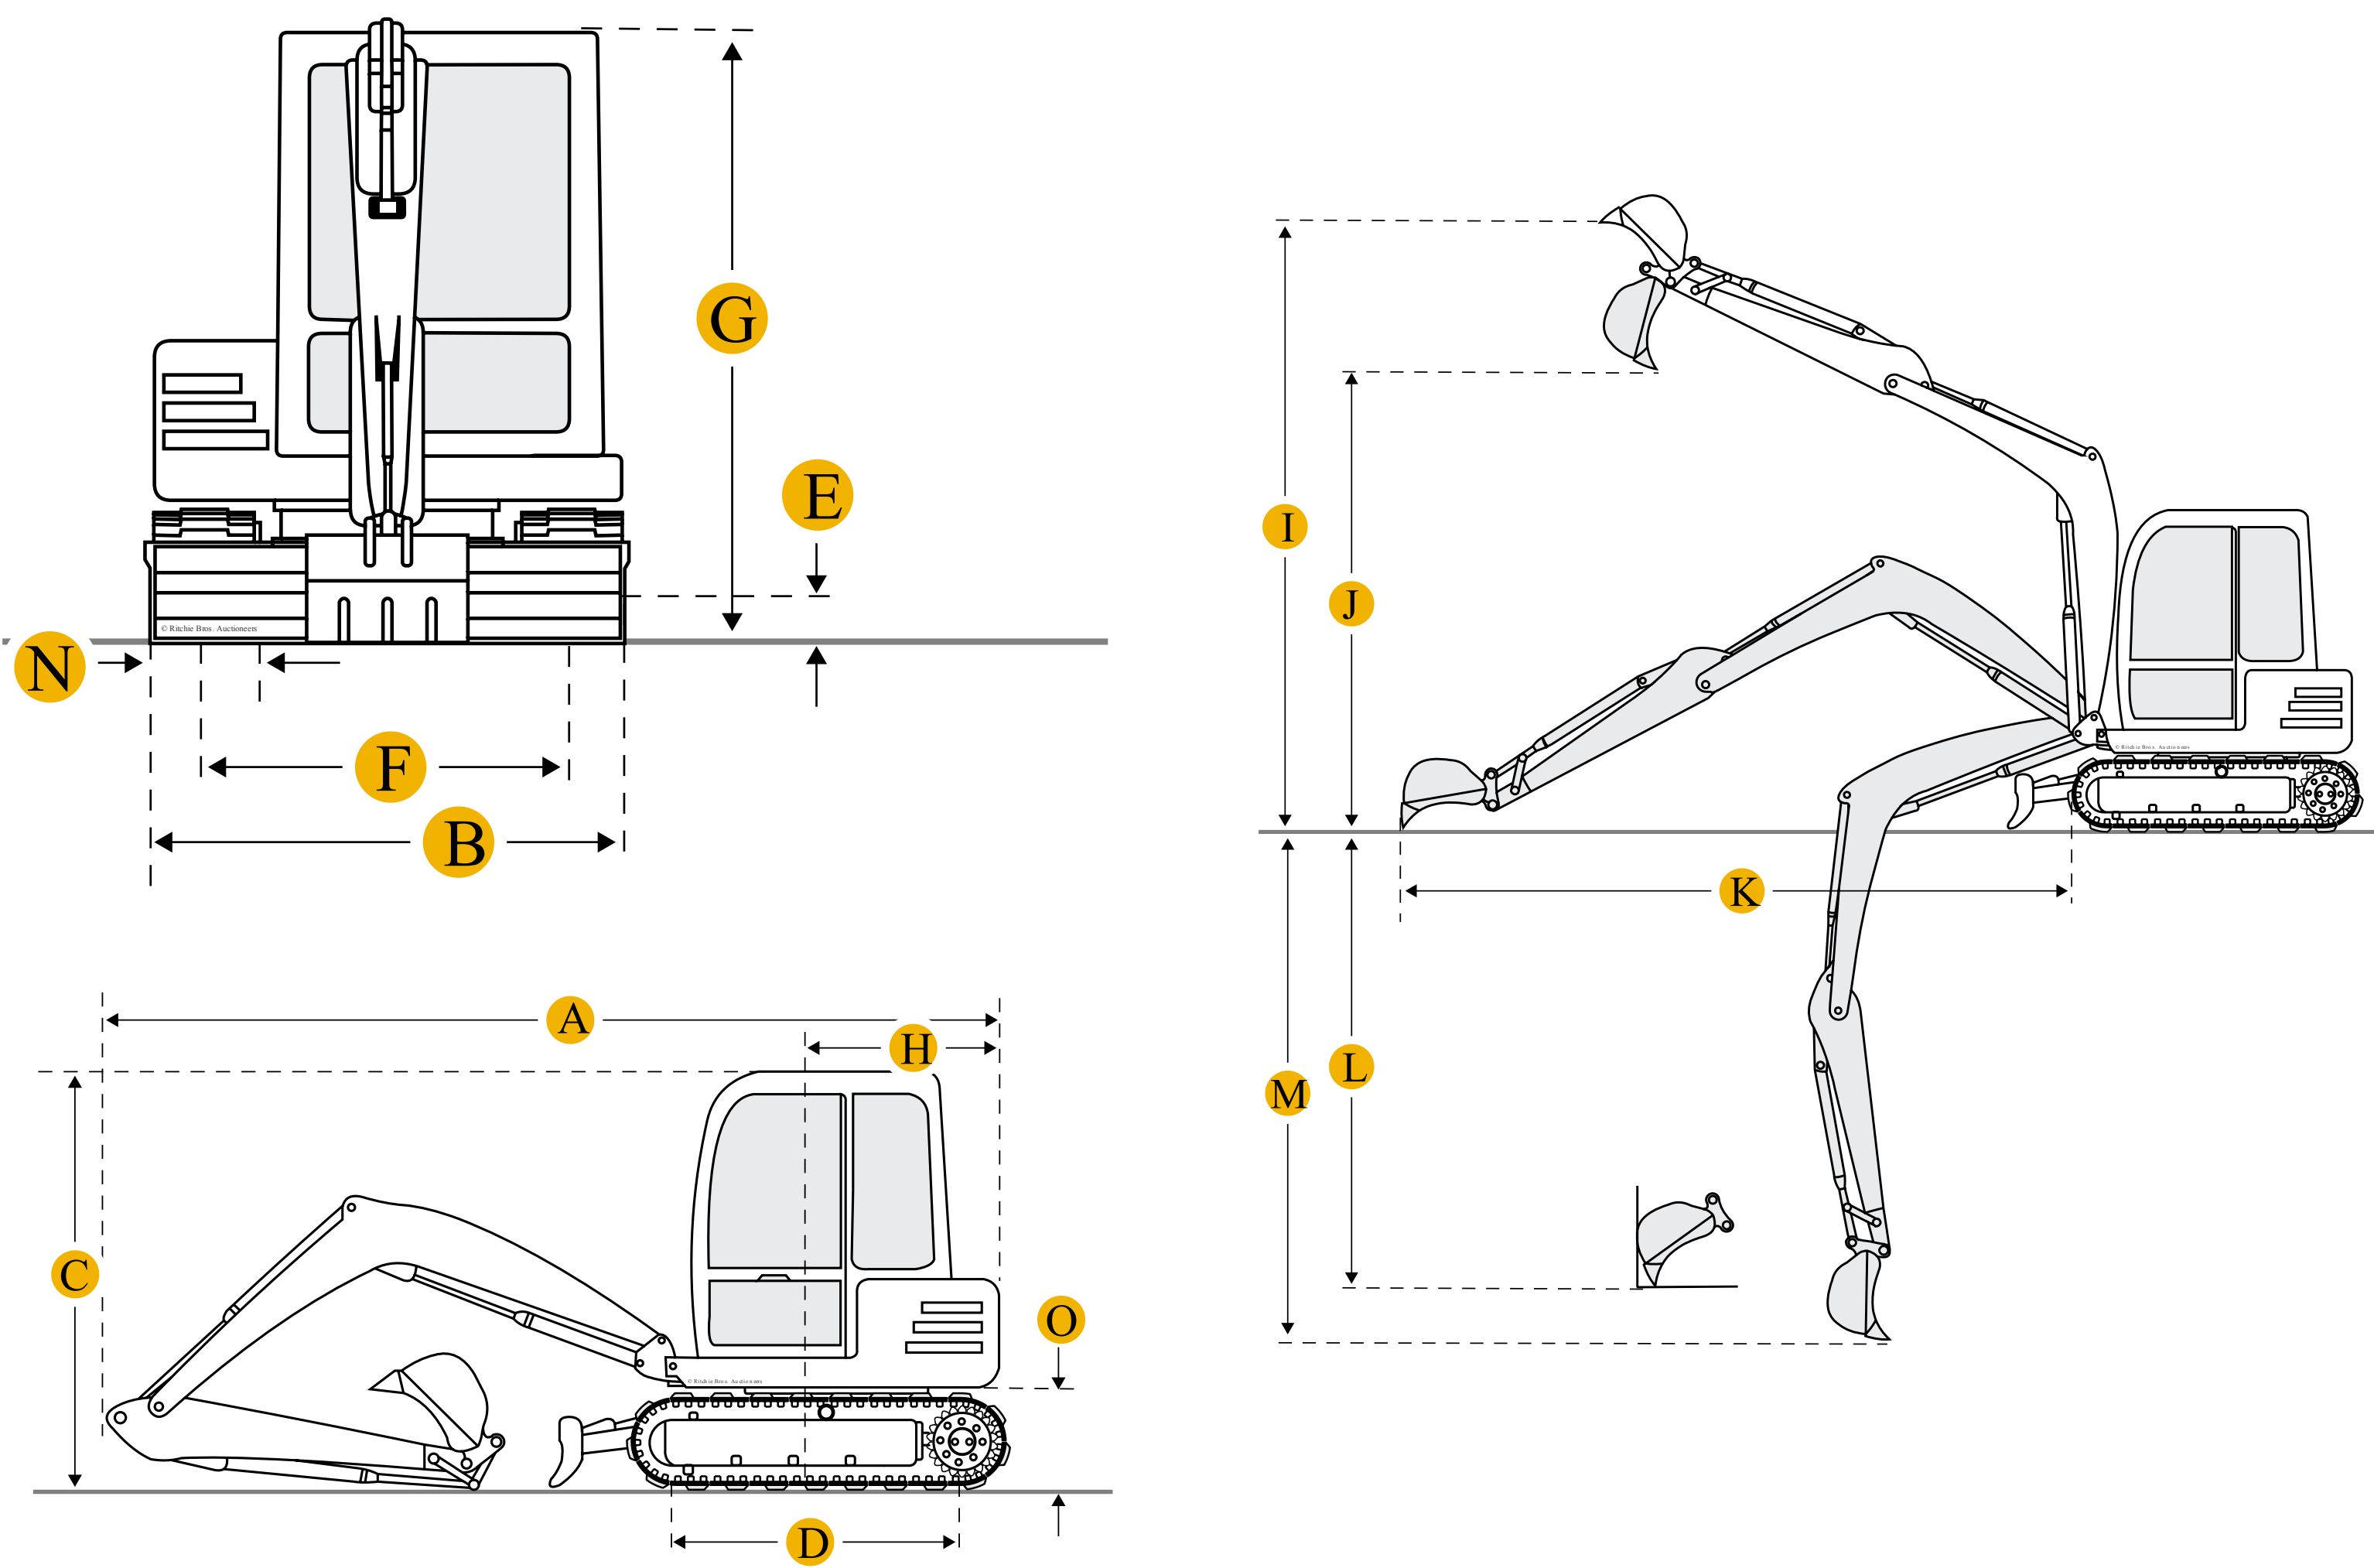

John Deere 27D Mini Excavator

Dimensions

Boom/Stick Option (HEX) 1	
A Shipping Length of Unit	13.78 ft in
C Shipping Height of Unit	8.08 ft in
I Max Cutting Height	14.64 ft in
J Max Loading Height	10.5 ft in
K Max Reach Along Ground	--
M Max Digging Depth	8.58 ft in
Boom/Stick Option (HEX) 2	
A Shipping Length of Unit	--
C Shipping Height of Unit	--
I Max Cutting Height	--
J Max Loading Height	--
K Max Reach Along Ground	--
M Max Digging Depth	--
Dimensions	
B Width to Outside of Tracks	5.08 ft in
D Length of Track on Ground	4.92 ft in
E Ground Clearance	1 ft in
G Height to Top of Cab	8.08 ft in
H Tail Swing Radius	2.55 ft in
Undercarriage	
N Shoe Size	12 in

Specifications

Engine	
Number of Cylinders	3
Engine Make	2348
Engine Model	3TNV88
Net Power	26.4 hp
Power Measured @	2200 rpm
Displacement	100 cu in
Aspiration	Natural
Operational	
Operating Weight	6393.5 lb
Fuel Capacity	10.5 gal
Hydraulic System Fluid Capacity	9.2 gal
Hydraulic Pump Flow Capacity	16.4 gal/min
Swing Mechanism	
Swing Speed	9.1 rpm
Undercarriage	
Shoe Size	12 in
Ground Pressure	3.9 psi
Max Travel Speed	2.8 mph
Boom/Stick Option (HEX) 1	
Boom/Stick Option (HEX) 1	Arm 3ft. 10in. 1170mm
Shipping Height of Unit	8.1 ft in
Shipping Length of Unit	13.8 ft in
Max Digging Depth	8.6 ft in
Max Cutting Height	14.7 ft in
Max Loading Height	10.5 ft in
Dimensions	
Width to Outside of Tracks	5.1 ft in
Height to Top of Cab	8.1 ft in
Ground Clearance	1 ft in
Removal Counterweight Clearance	1.9 ft in
Tail Swing Radius	2.6 ft in
Length of Track on Ground	5 ft in

Company

About Ritchie Bros.
rbauction.com
ironplanet.com
mascus.com
rbassetsolutions.com
contact.us

Popular searches

Hyundai HL780-3A Wheel Loader
Terex TA40 Articulated Dump Truck
Terex TR70 Rock Truck
Volvo L90D Wheel Loader
JCB 407ZX Wheel Loader
Caterpillar D9T Crawler Tractor
Caterpillar 365C L Hydraulic Excavator
Bobcat S175 Skid Steer Loader
Caterpillar 143H Motor Grader

Looking for equipment or trucks?

[Equipment for sale on rbauction.com](http://rbauction.com)

[Equipment for sale on ironplanet.com](http://ironplanet.com)

[Equipment for sale on mascus.com](http://mascus.com)

[Sell your equipment](#)